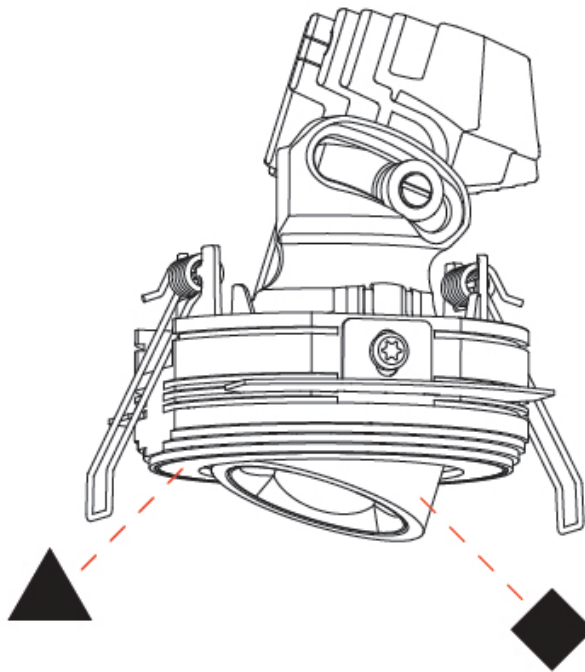

OIKO PRO ROUND ADJUSTABLE TRIMLESS

A35885-

PROJECT

TYPE

SPECIFIER

QUANTITY

DATE